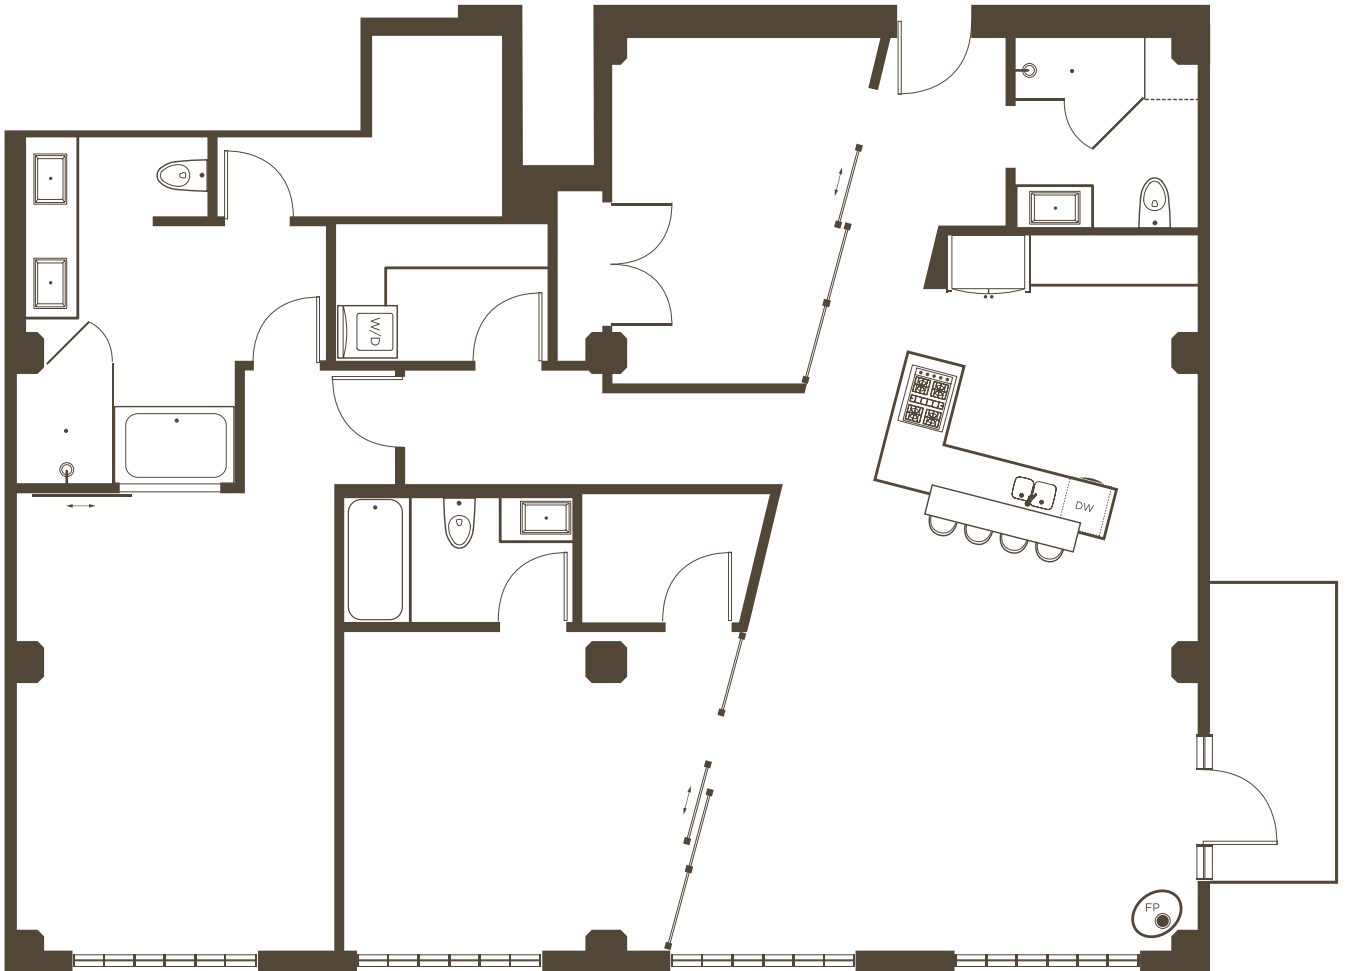

STATION HOUSE #1
LAYOUT F, FLOORS 6-8

UNITS
602, 702, 802

3 BEDROOMS / 3 BATHS
1,919 - 1,931 SQUARE FEET

mintcollectionsf.com
martinbuilding.com