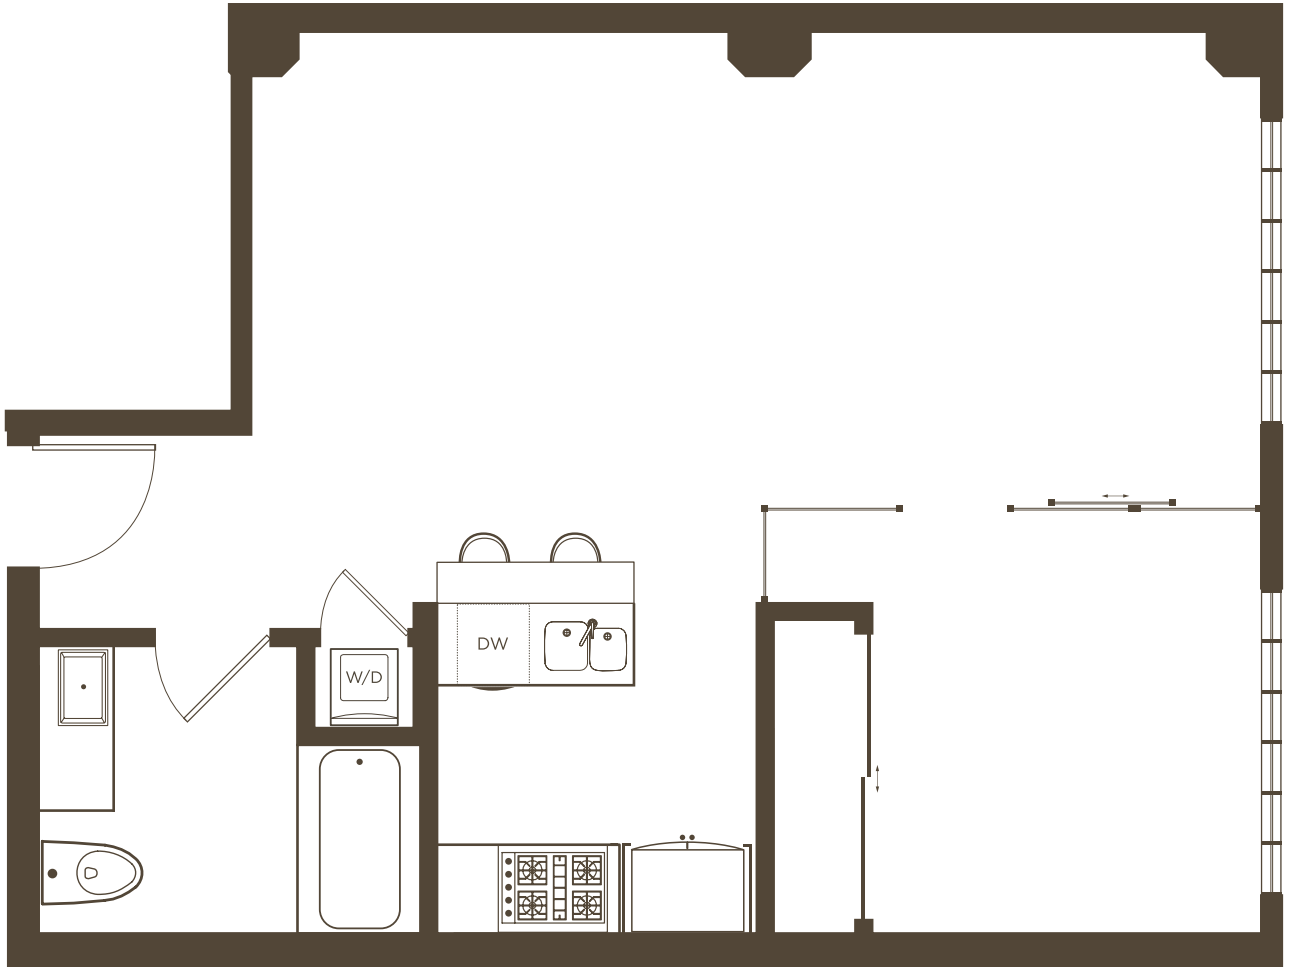

STATION HOUSE #1
LAYOUT A2, FLOORS 3-8

UNITS
301, 401, 501, 601, 701, 801

1 BEDROOM / 1 BATH
691 - 698 SQUARE FEET

mintcollectionsf.com
martinbuilding.com

Pricing, availability, floorplans, elevations, features and other information are subject to change by the developer without notice. Maps, plot plans and depictions of home or other improvements are artist's conception and are not to scale. All square footages are estimates derived from the final, approved architectural plans; accordingly, the actual physical measurements of each unit may differ.