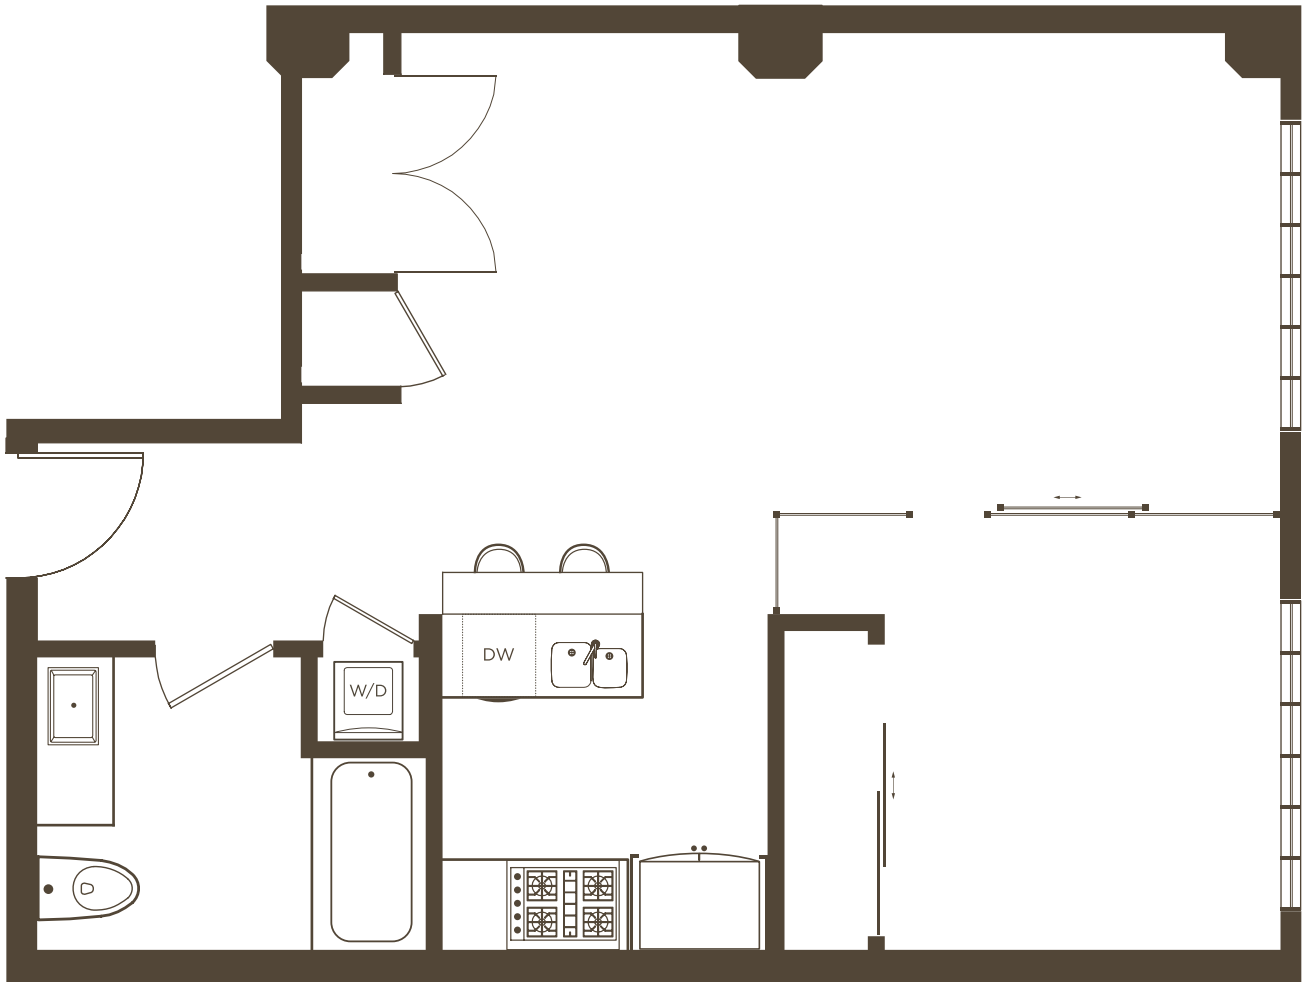

STATION HOUSE #1
LAYOUT A, FLOOR 2

UNIT
201

1 BEDROOM / 1 BATH
677 SQUARE FEET

mintcollectionsf.com
martinbuilding.com