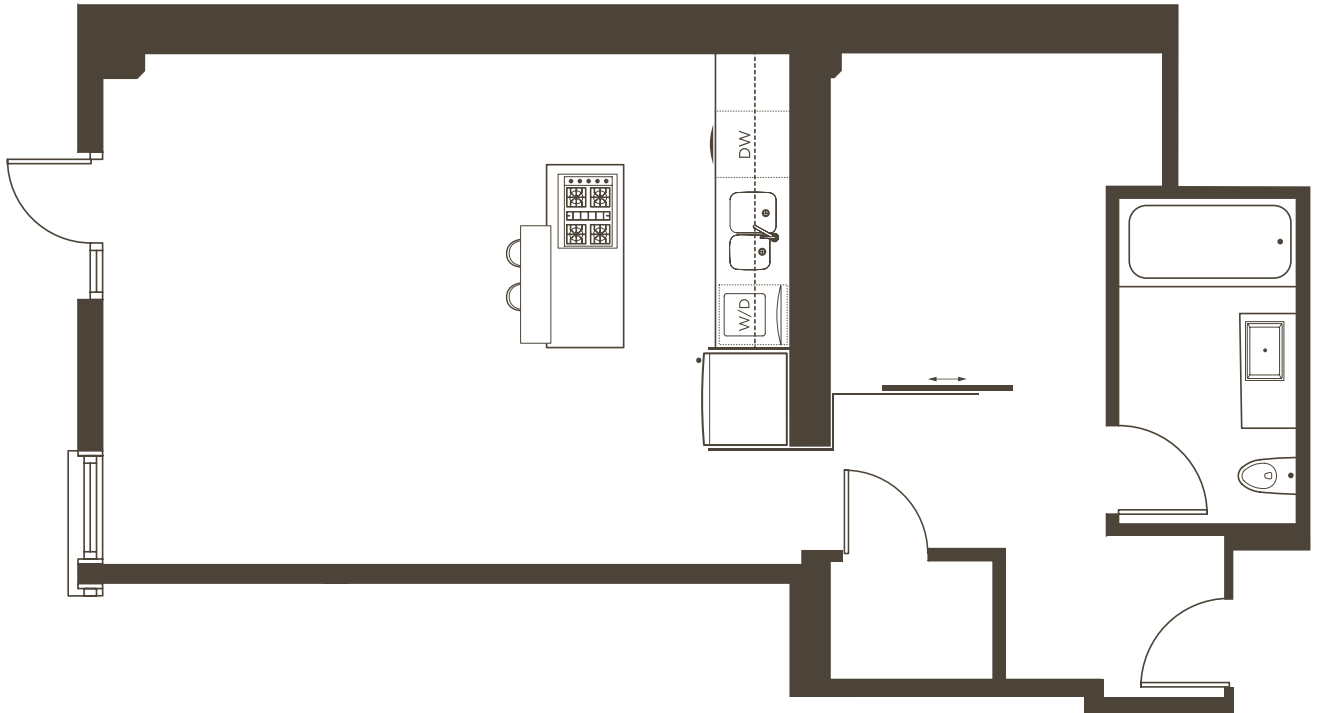

HALES WAREHOUSE
LAYOUT 08 FLOORS 2-4

UNITS
208, 308, 408

1 BEDROOM / 1 BATH
836 LEASABLE SQUARE FEET

mintcollectionsf.com
martinbuilding.com