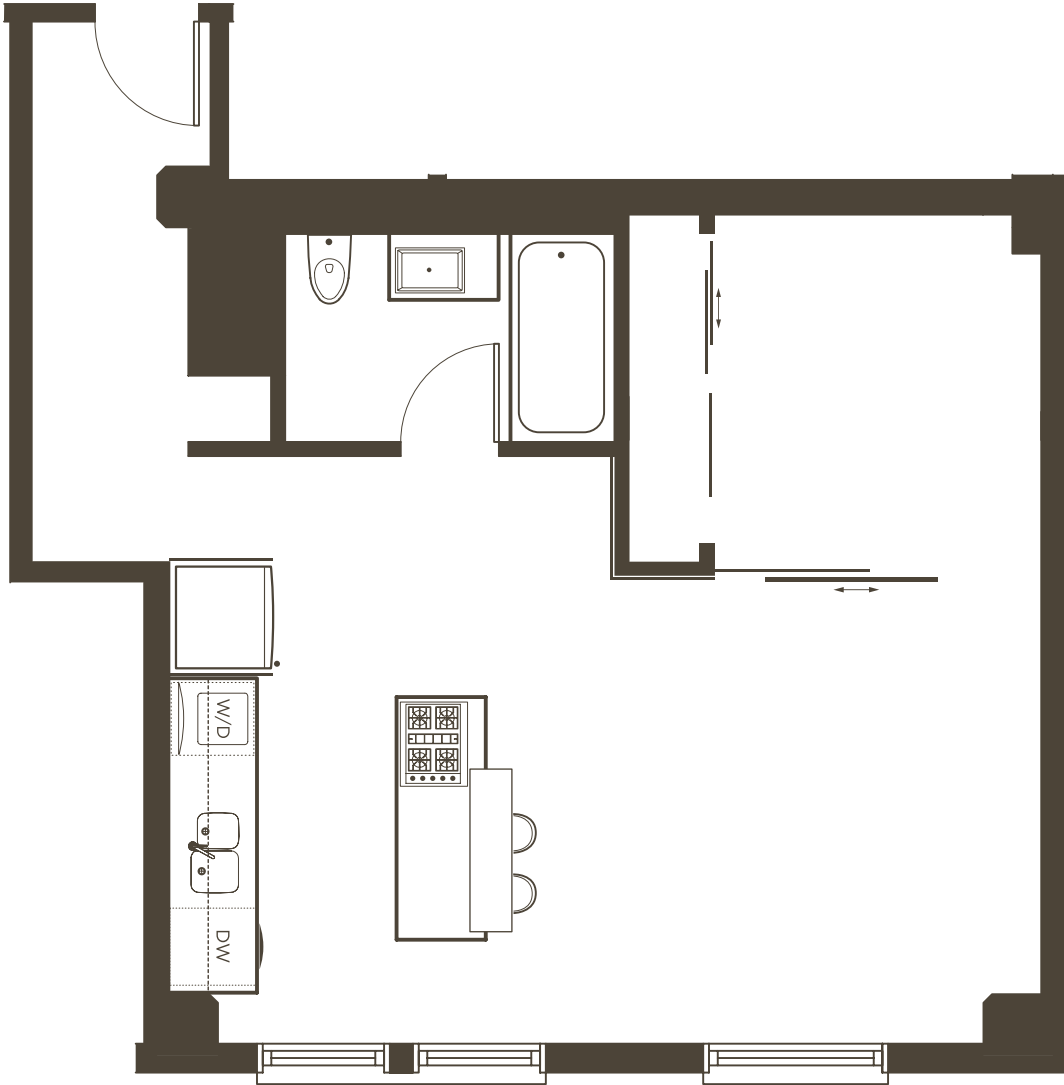

HALES WAREHOUSE  
LAYOUT 07 FLOORS 3-4

UNITS  
307, 407

1 BEDROOM / 1 BATH  
658 LEASABLE SQUARE FEET

[mintcollectionsf.com](http://mintcollectionsf.com)  
[martinbuilding.com](http://martinbuilding.com)