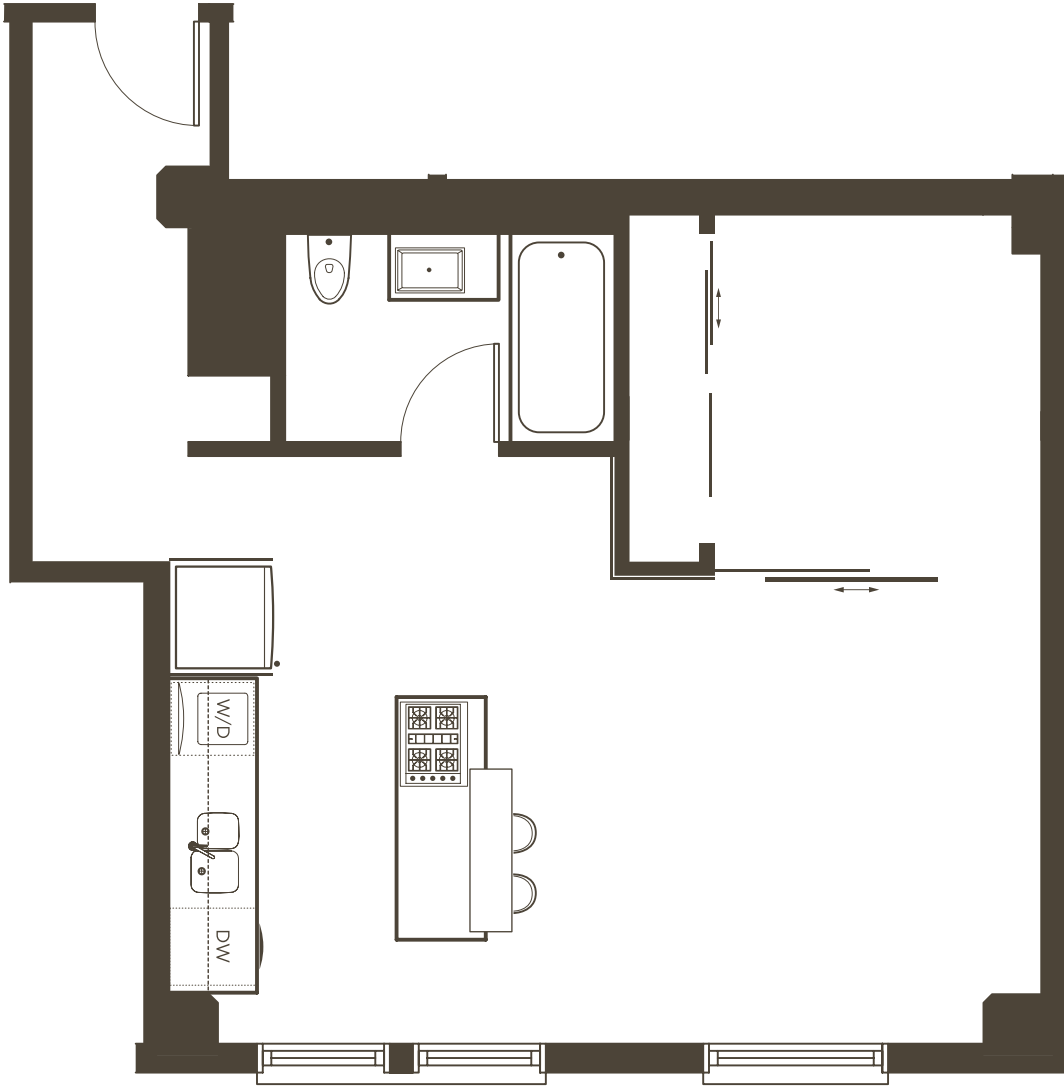

HALES WAREHOUSE
LAYOUT 07 FLOORS 3-4

UNITS
307, 407

1 BEDROOM / 1 BATH
658 LEASABLE SQUARE FEET

mintcollectionsf.com
martinbuilding.com