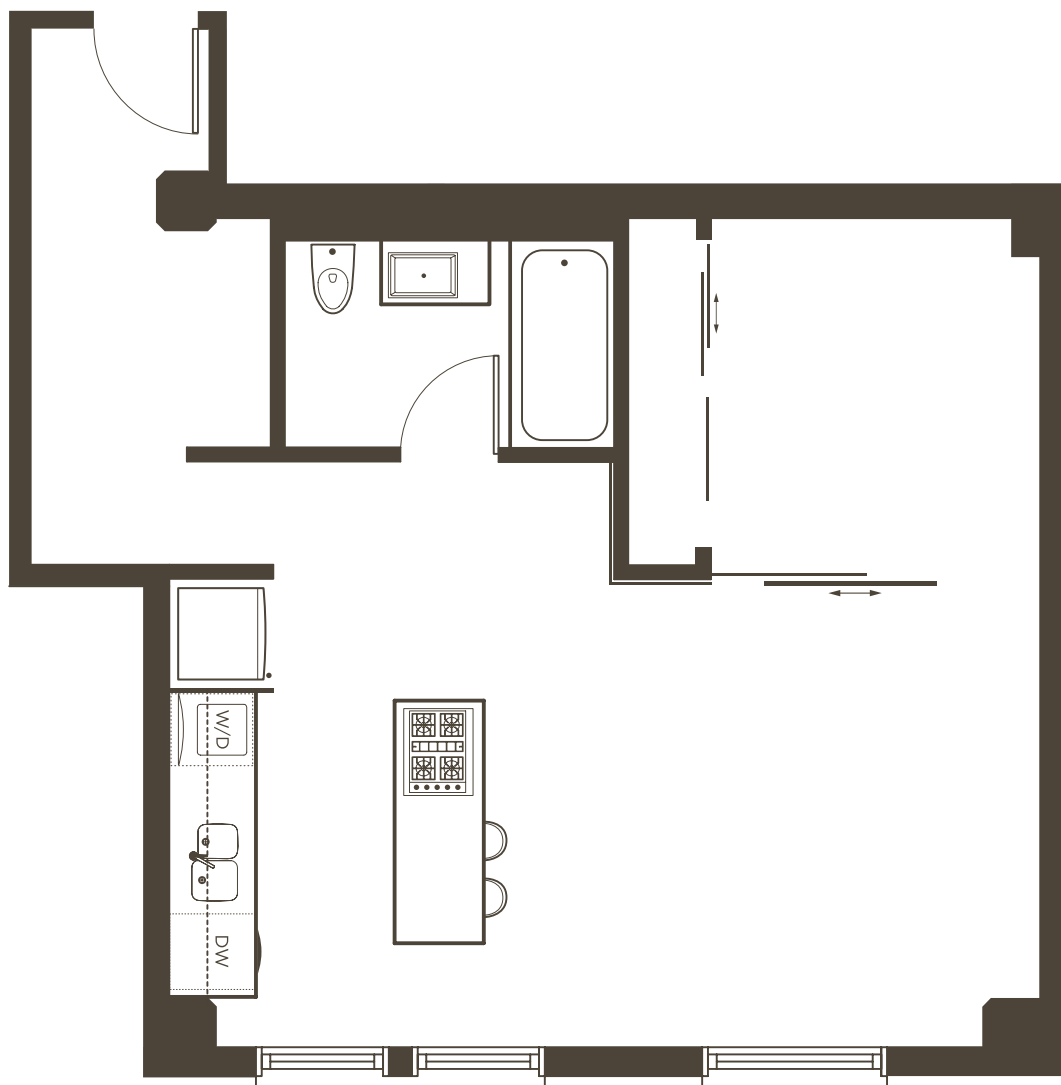

HALES WAREHOUSE
LAYOUT 07 FLOOR 2

UNIT
207

1 BEDROOM / 1 BATH
671 LEASABLE SQUARE FEET

mintcollectionsf.com
martinbuilding.com