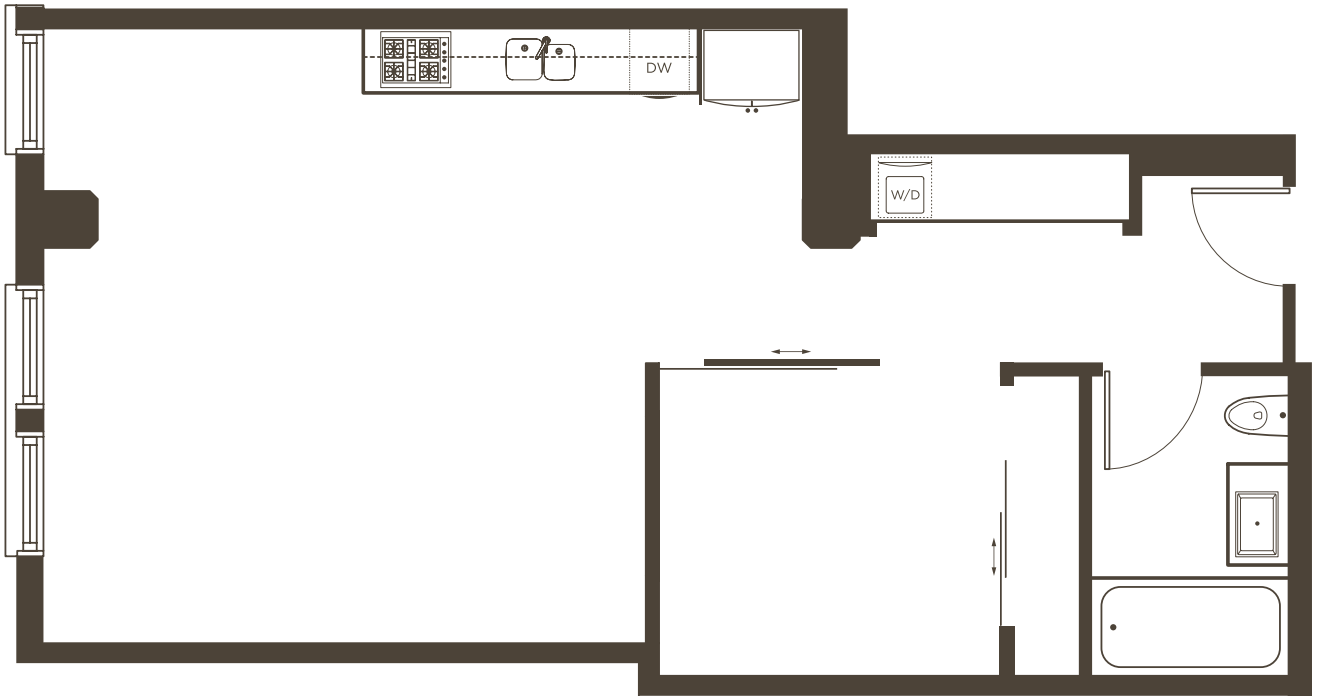

HALES WAREHOUSE  
LAYOUT 06 FLOORS 2-4

UNITS  
206, 306, 406

1 BEDROOM / 1 BATH  
775 LEASABLE SQUARE FEET

[mintcollectionsf.com](http://mintcollectionsf.com)  
[martinbuilding.com](http://martinbuilding.com)