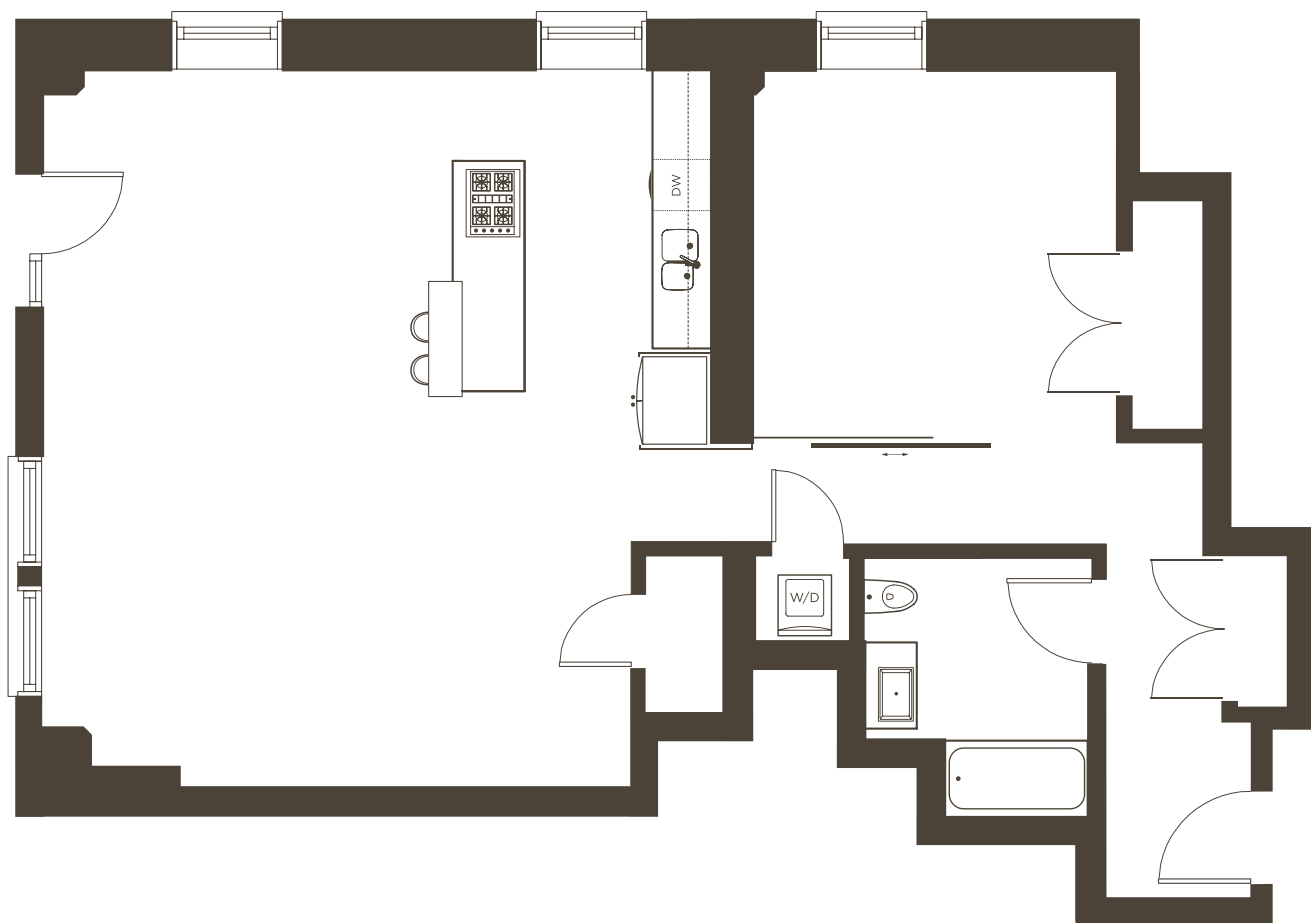

mintCOLLECTION

modern urban dwellings by martin building company

HALES WAREHOUSE
LAYOUT 05 FLOORS 7-10

UNITS
705, 805, 905, 1005

1 BEDROOM / 1 BATH
1,145 LEASABLE SQUARE FEET

mintcollectionsf.com
martinbuilding.com

Pricing, availability, floorplans, elevations, features and other information are subject to change by the developer without notice. Maps, plot plans and depictions of home or other improvements are artist's conception and are not to scale. All square footages are estimates derived from the final, approved architectural plans; accordingly, the actual physical measurements of each unit may differ.