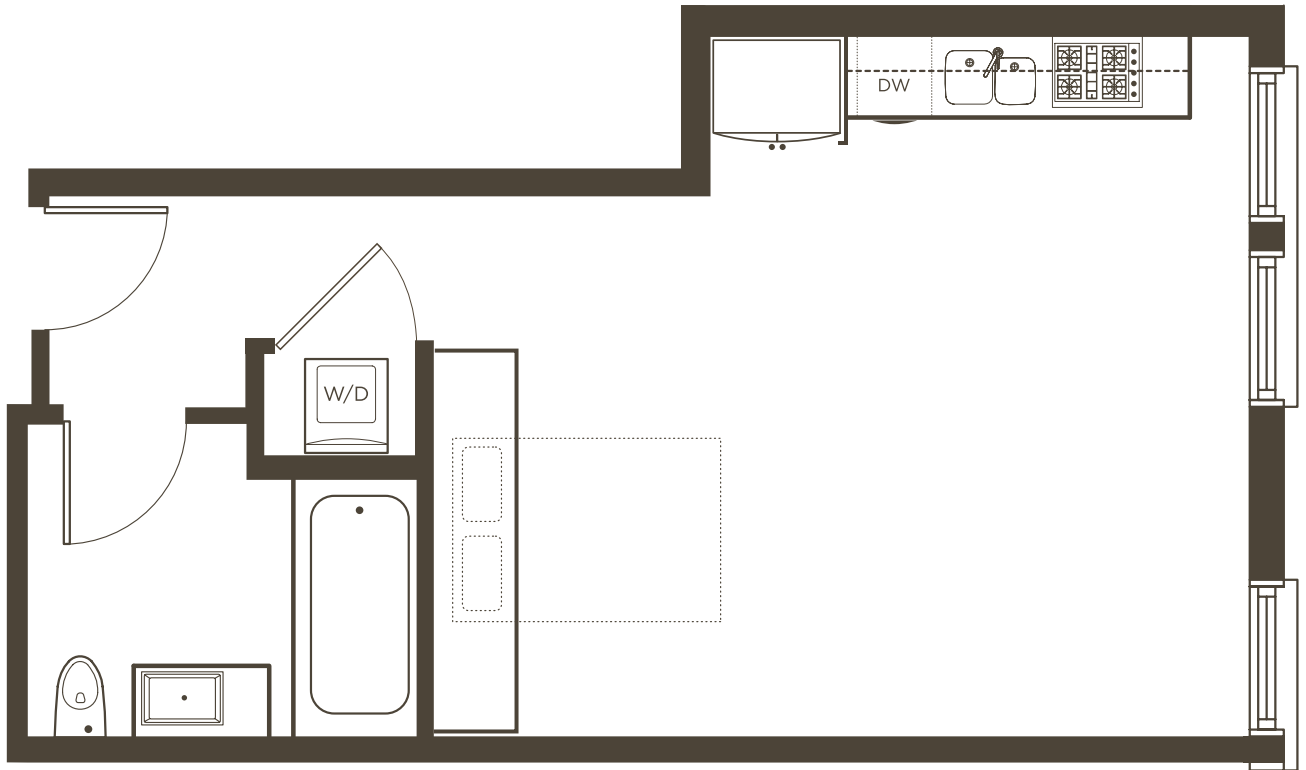

HALES WAREHOUSE  
LAYOUT 05 FLOORS 2-4

UNITS  
205, 305, 405

STUDIO / 1 BATH  
498 LEASABLE SQUARE FEET

[mintcollectionsf.com](http://mintcollectionsf.com)  
[martinbuilding.com](http://martinbuilding.com)