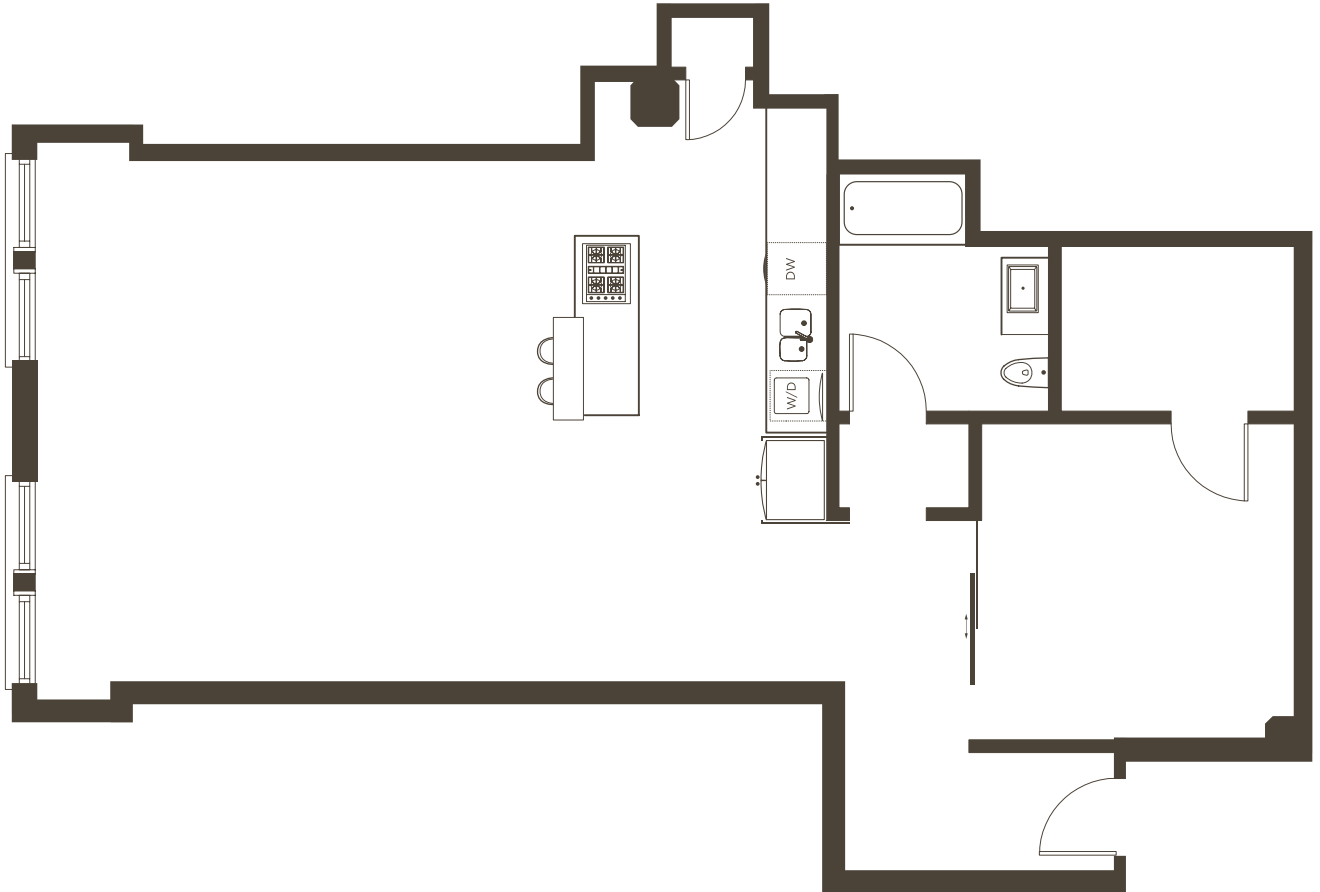

HALES WAREHOUSE
LAYOUT 04 FLOORS 7-10

UNITS
704, 804, 904, 1004

1 BEDROOM / 1 BATH
1,256 LEASABLE SQUARE FEET

mintcollectionsf.com
martinbuilding.com