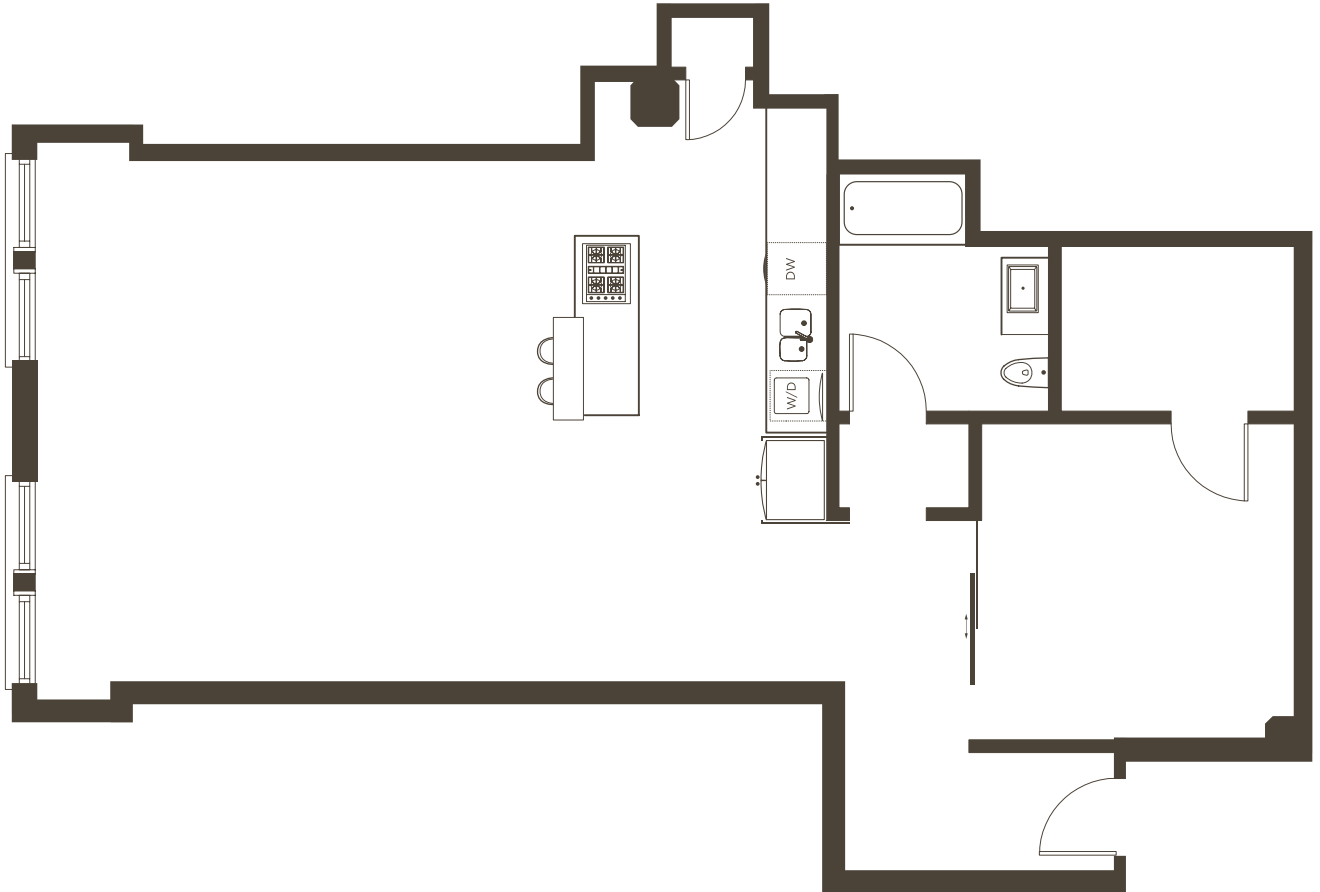

HALES WAREHOUSE  
LAYOUT 04 FLOORS 7-10

UNITS  
704, 804, 904, 1004

1 BEDROOM / 1 BATH  
1,256 LEASABLE SQUARE FEET

[mintcollectionsf.com](http://mintcollectionsf.com)  
[martinbuilding.com](http://martinbuilding.com)

Pricing, availability, floorplans, elevations, features and other information are subject to change by the developer without notice. Maps, plot plans and depictions of home or other improvements are artist's conception and are not to scale. All square footages are estimates derived from the final, approved architectural plans; accordingly, the actual physical measurements of each unit may differ.