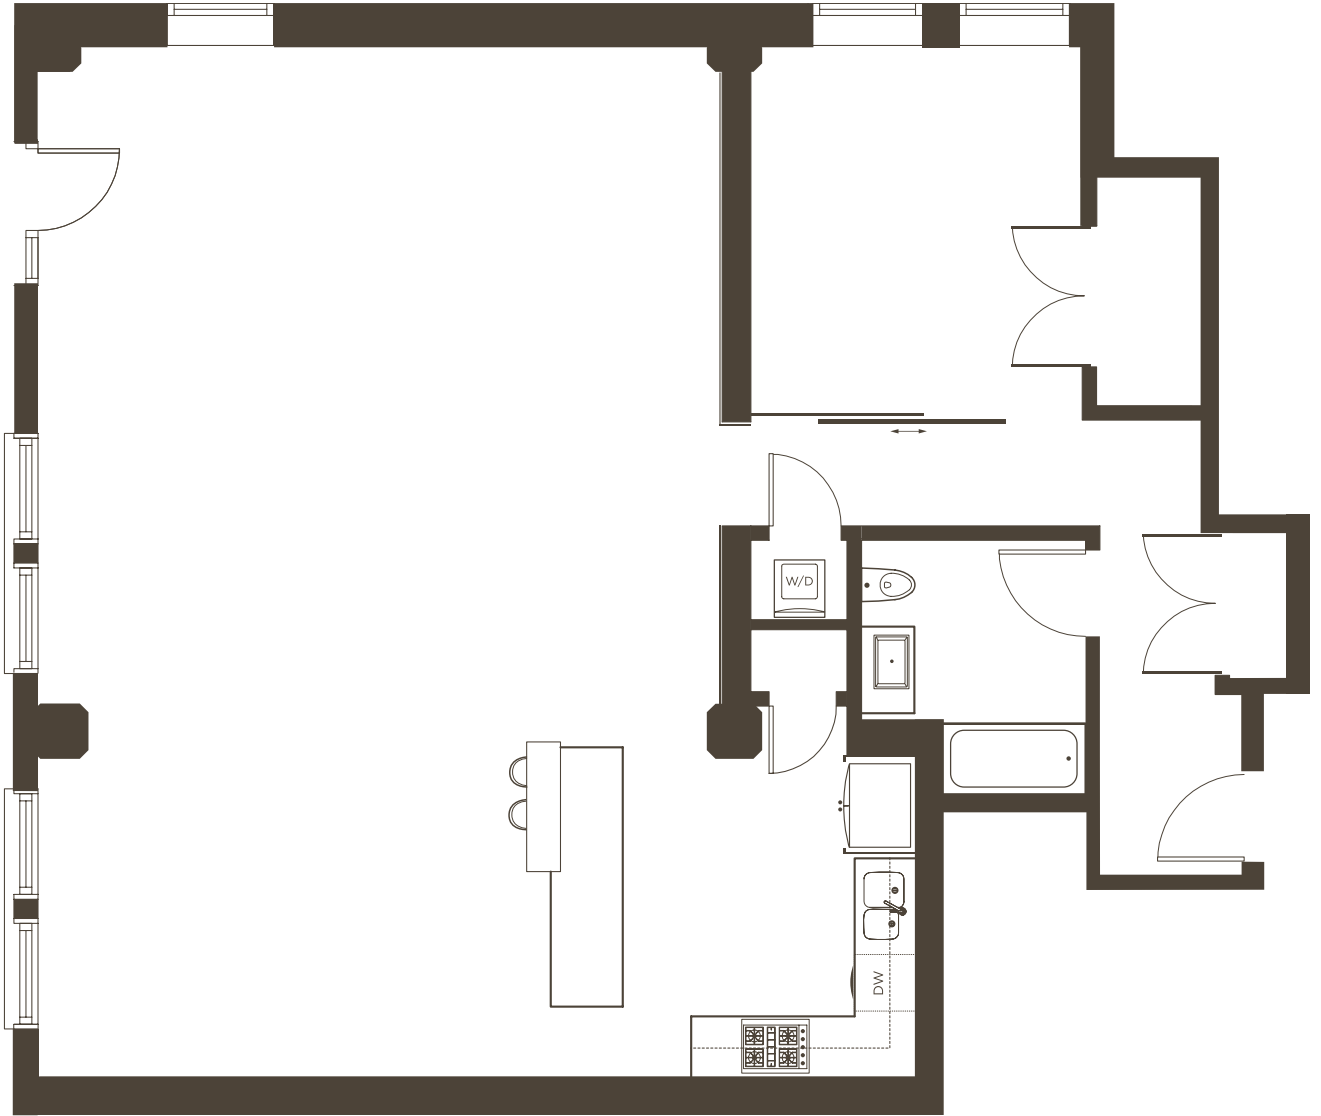

HALES WAREHOUSE
LAYOUT 04 FLOORS 5-6

UNITS
504, 604

1 BEDROOM / 1 BATH
1,363 LEASABLE SQUARE FEET

mintcollectionsf.com
martinbuilding.com