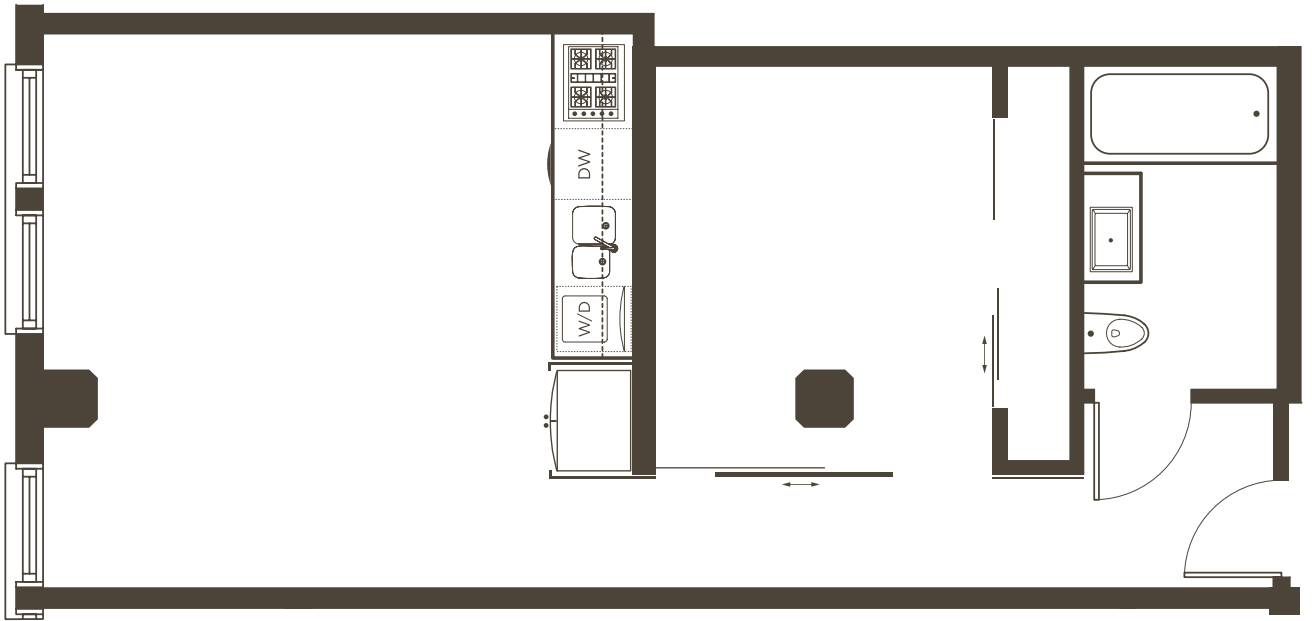

HALES WAREHOUSE
LAYOUT 04 FLOORS 2-4

UNITS
204, 304, 404

1 BEDROOM / 1 BATH
726 LEASABLE SQUARE FEET

mintcollectionsf.com
martinbuilding.com