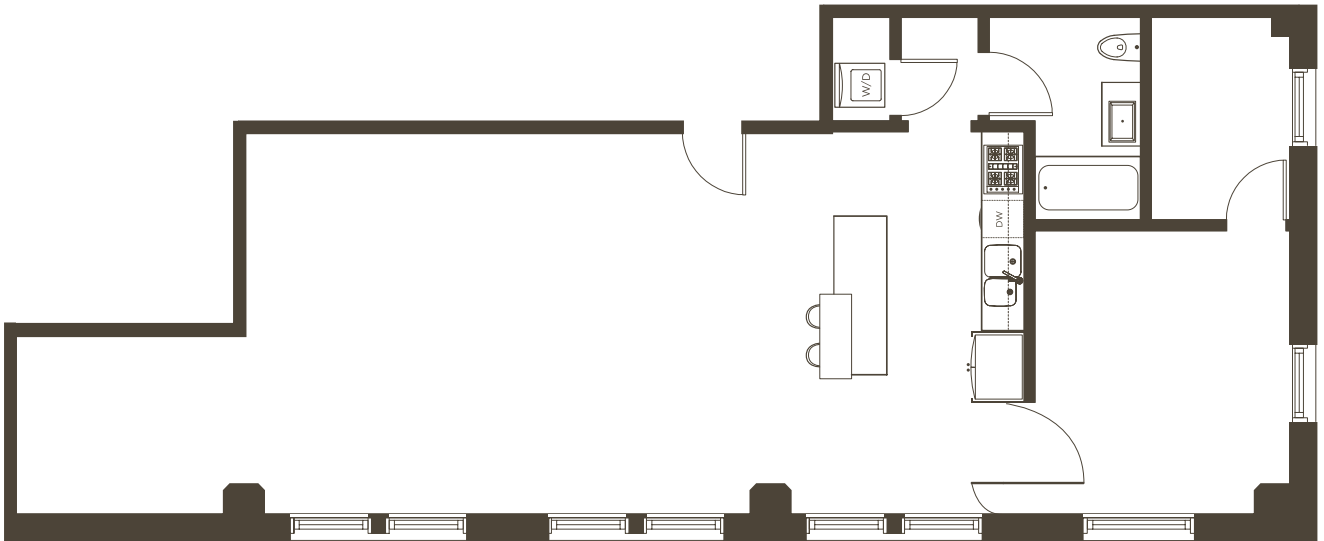

HALES WAREHOUSE
LAYOUT 03 FLOORS 5-10

UNITS
503, 603, 703, 803, 903, 1003

1 BEDROOM / 1 BATH
1,270 - 1,273 LEASABLE SQUARE FEET

mintcollectionsf.com
martinbuilding.com