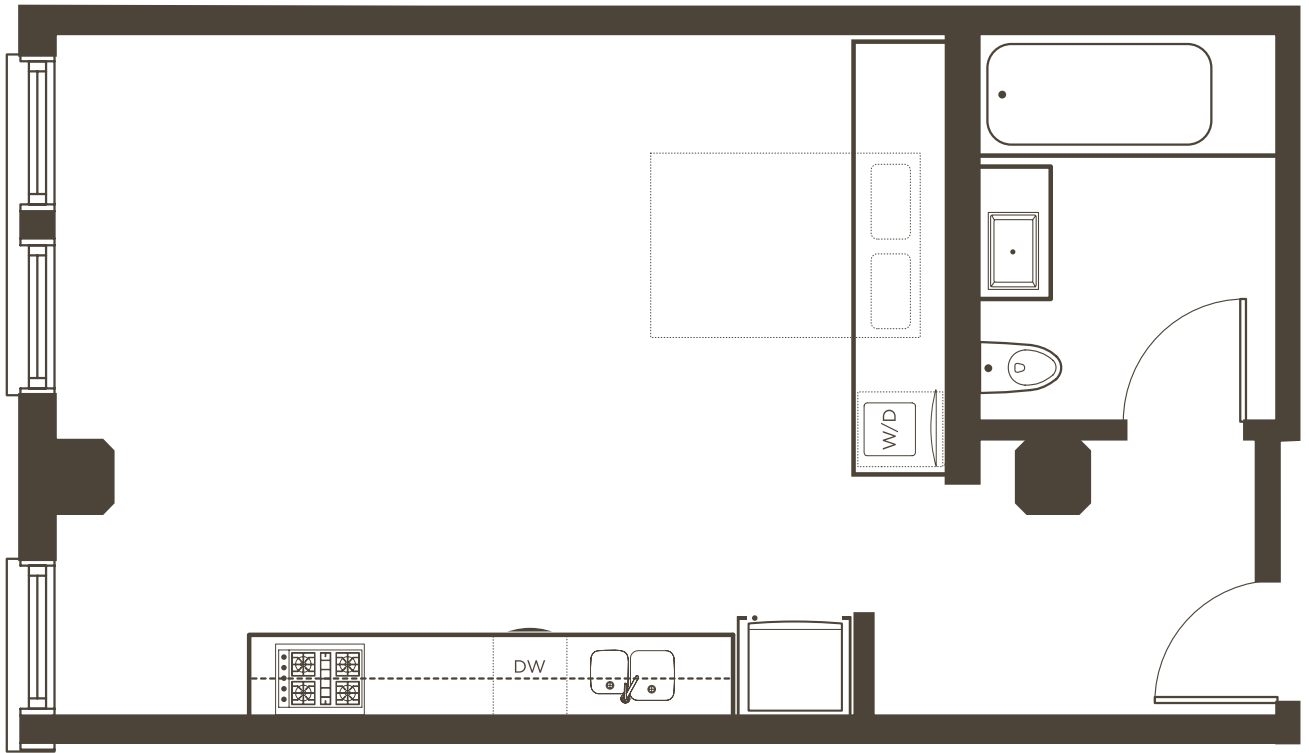

HALES WAREHOUSE
LAYOUT 03 FLOORS 2-4

UNITS
203, 303, 403

STUDIO / 1 BATH
568 LEASABLE SQUARE FEET

mintcollectionsf.com
martinbuilding.com