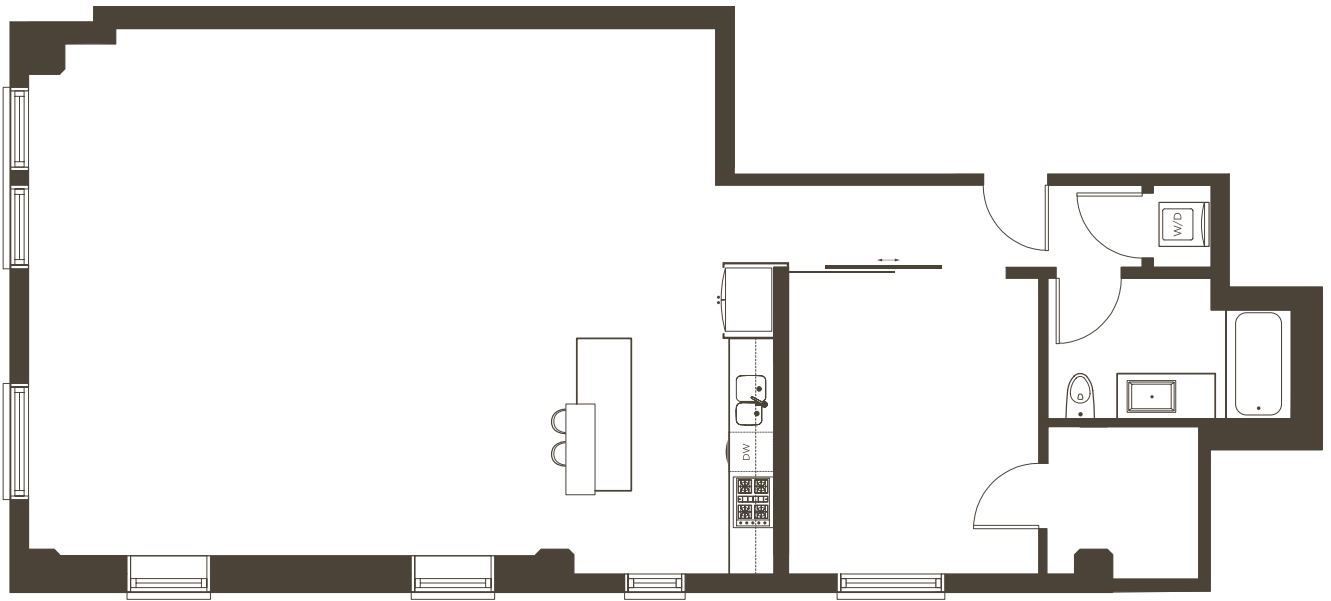

HALES WAREHOUSE
LAYOUT 02 FLOORS 7-10

UNITS
702, 802, 902, 1002

1 BEDROOM / 1 BATH
1,379 LEASABLE SQUARE FEET

mintcollectionsf.com
martinbuilding.com