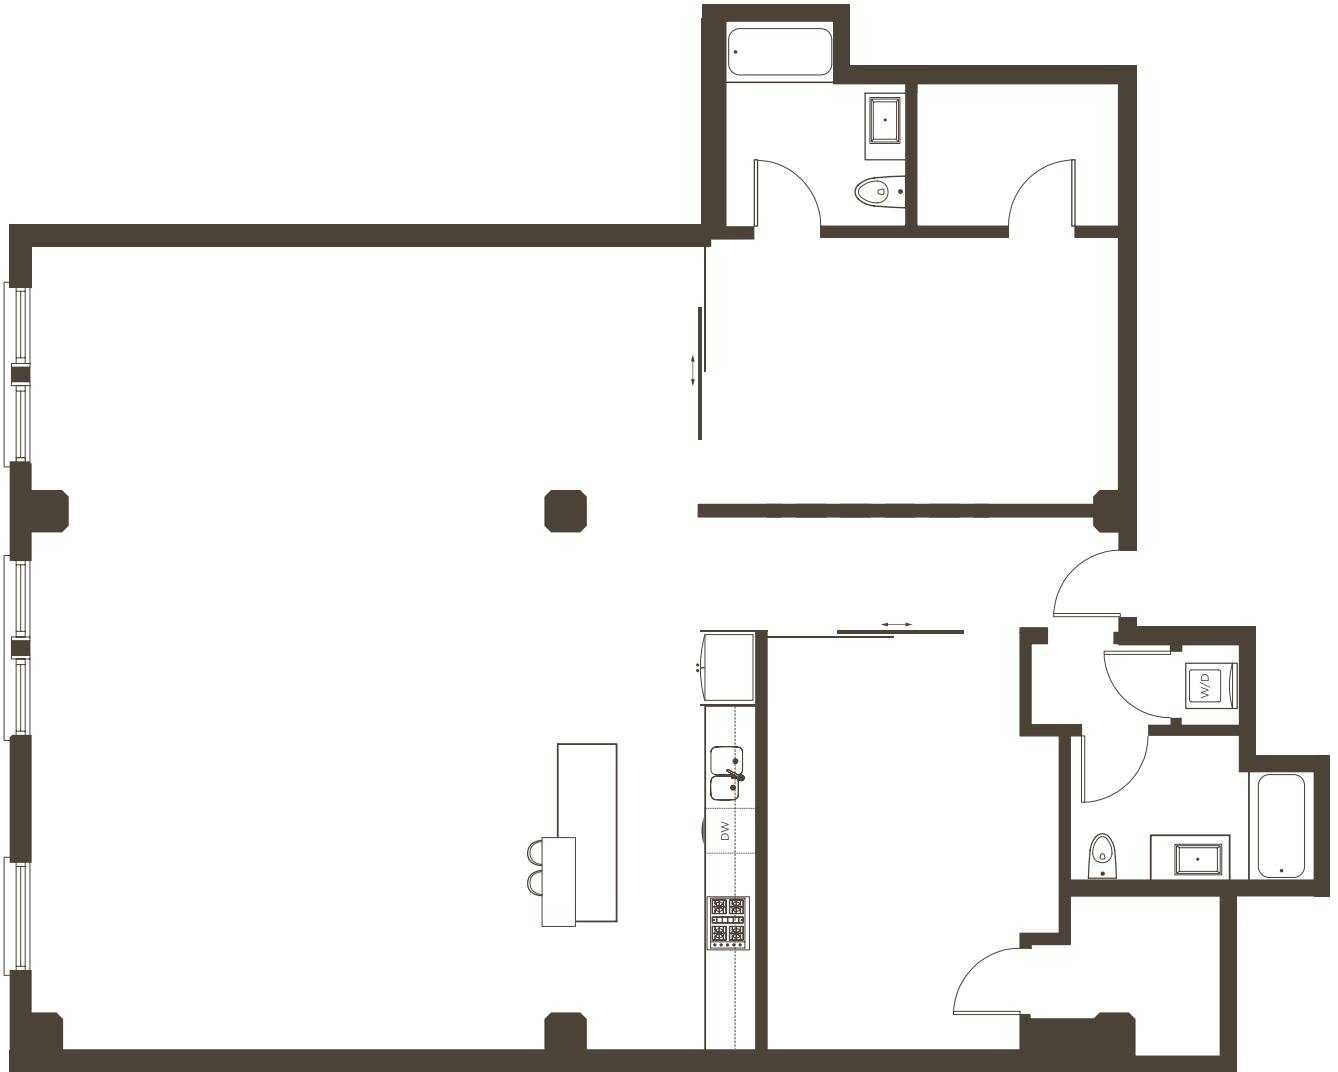

HALES WAREHOUSE
LAYOUT 02 FLOORS 5-6

UNITS
502, 602

2 BEDROOMS / 2 BATHS
2,018 LEASABLE SQUARE FEET

mintcollectionsf.com
martinbuilding.com