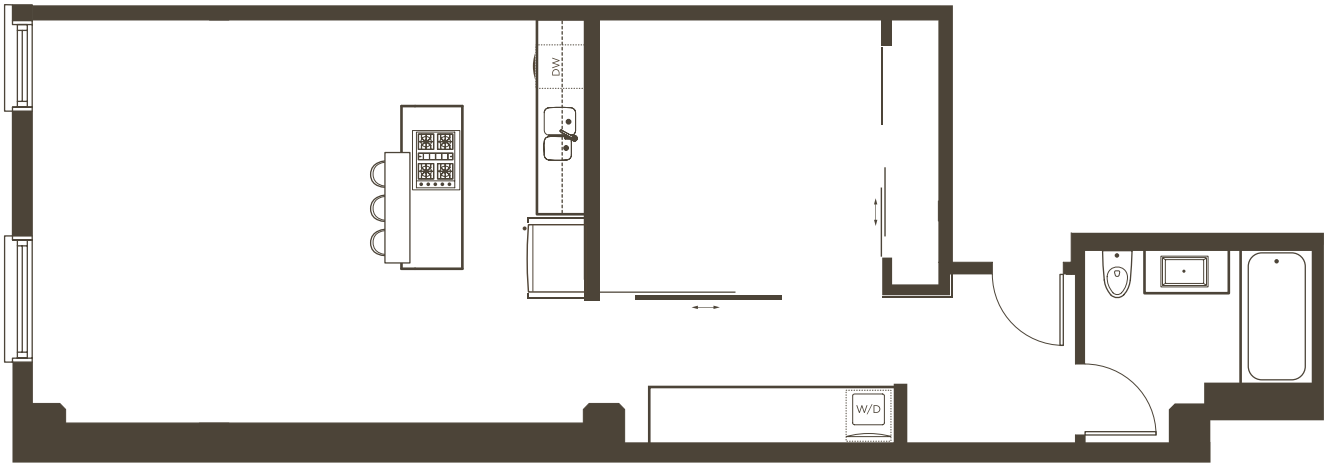

HALES WAREHOUSE  
LAYOUT 02 FLOORS 2-4

UNITS  
202, 302, 402

1 BEDROOM / 1 BATH  
769 LEASABLE SQUARE FEET

[mintcollectionsf.com](http://mintcollectionsf.com)  
[martinbuilding.com](http://martinbuilding.com)