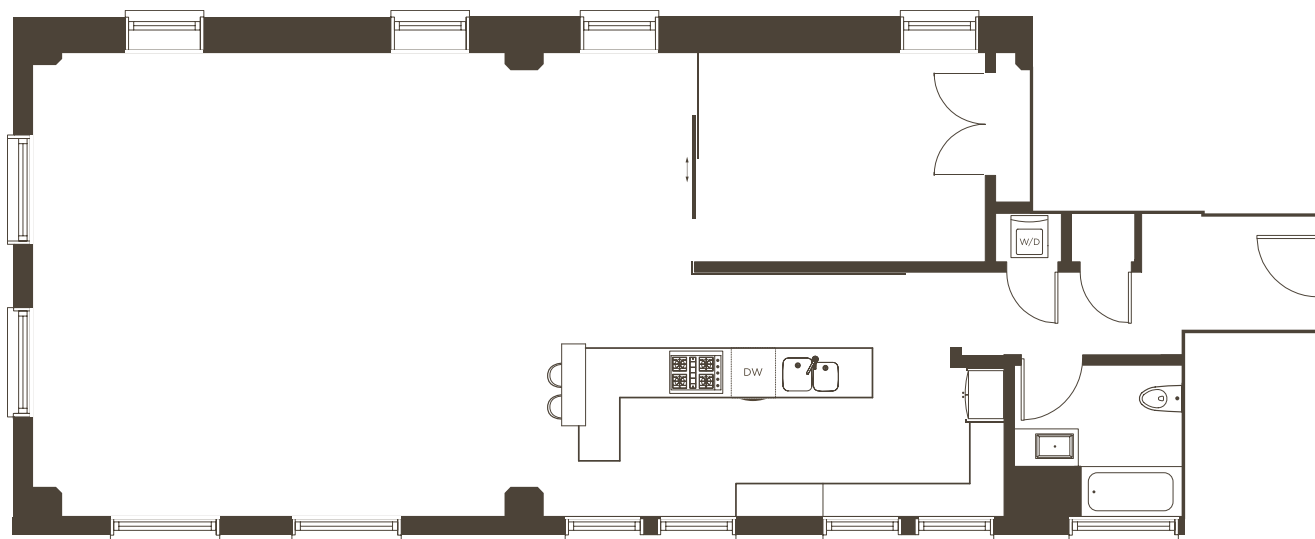

# mintCOLLECTION

modern urban dwellings by martin building company

HALES WAREHOUSE  
LAYOUT 01 FLOORS 5-8

UNITS  
501, 601, 701, 801

1 BEDROOM / 1 BATH  
1,428 LEASABLE SQUARE FEET

[mintcollectionsf.com](http://mintcollectionsf.com)  
[martinbuilding.com](http://martinbuilding.com)

Pricing, availability, floorplans, elevations, features and other information are subject to change by the developer without notice. Maps, plot plans and depictions of home or other improvements are artist's conception and are not to scale. All square footages are estimates derived from the final, approved architectural plans; accordingly, the actual physical measurements of each unit may differ.