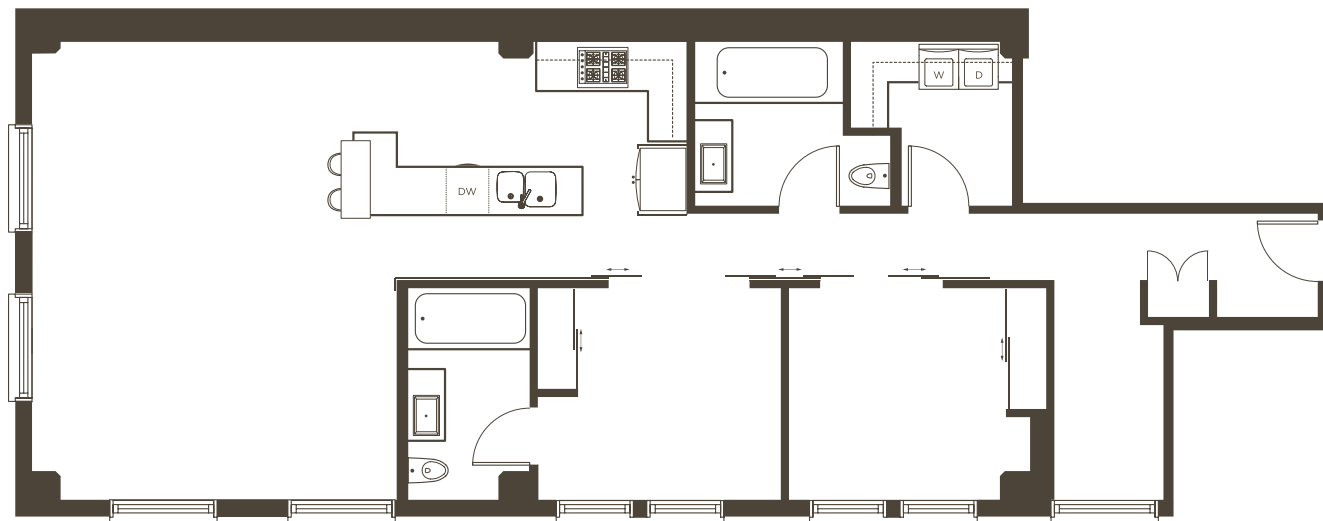

mintCOLLECTION

modern urban dwellings by martin building company

HALES WAREHOUSE
LAYOUT 01 FLOORS 3-4

UNITS
301, 401

2 BEDROOMS / 2 BATHS
1,244 LEASABLE SQUARE FEET

mintcollectionsf.com
martinbuilding.com

Pricing, availability, floorplans, elevations, features and other information are subject to change by the developer without notice. Maps, plot plans and depictions of home or other improvements are artist's conception and are not to scale. All square footages are estimates derived from the final, approved architectural plans; accordingly, the actual physical measurements of each unit may differ.