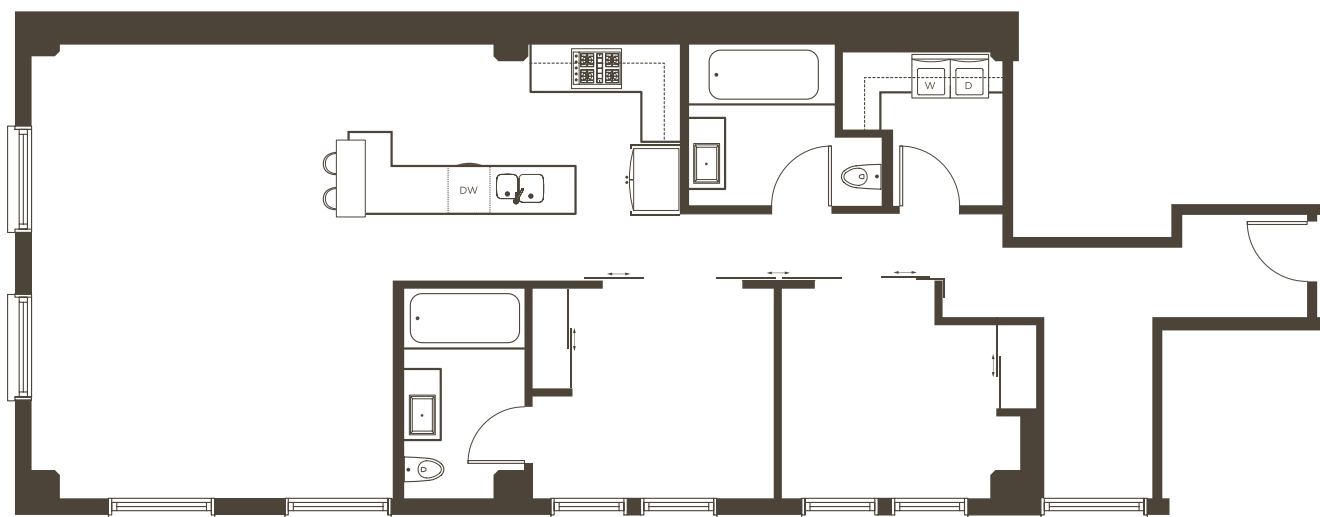

HALES WAREHOUSE LAYOUT 01 FLOOR 2

UNIT
201

2 BEDROOMS / 2 BATHS
1,229 LEASABLE SQUARE FEET

mintcollectionsf.com
martinbuilding.com